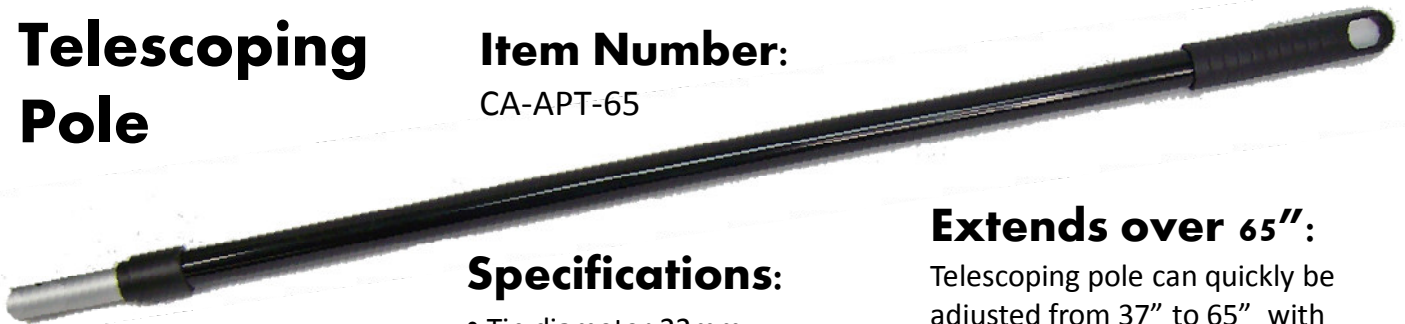

Heavy Duty Aluminum Mop Plates

Item Number:

- 18" CA-AP-18
- 24" CA-AP-24

Specifications:

- Sizes (two currently available)
 - 18" x 5"
 - Weight 11 oz.
 - 24" x 5"
 - Weight 13 oz.
- Aluminum Plate with PVA Plastic Fixtures
- Case quantity 12
- Made in China

Aluminum Mop Plates:

Light weight and durable. Aluminum plate, PVA plastic fixtures and riveted hook & loop strips will fit all types of microfiber pads. PVA plastic connector is designed with a 360° swivel allowing the mop plate to glide easily over the floor. End caps on the plate protect against accidental scraping or scuffing of base boards.

Telescoping Pole

Item Number:

CA-APT-65

Specifications:

- Tip diameter 22mm
- Handle diameter 1"
- Expandable from 37" to 65"
- Weight 10 oz.
- Brushed aluminum and Black
- Case quantity 12
- Made in China

Extends over 65":

Telescoping pole can quickly be adjusted from 37" to 65" with our "twist and lock" mechanism. Designed to accommodate any size worker. Light weight for maximum control; clean under furniture and hard to reach areas.